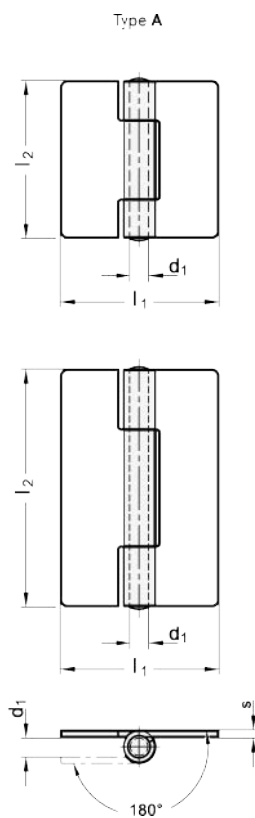

Article number: 20136NI3045A

Description: E+G Stainless steel hinge-136-NI-30-45-A

Measures

d1	= 3
d2	= 3.2
l1	= 30
l2	= 45
s	= 1.5
Weight in (g)	= 22